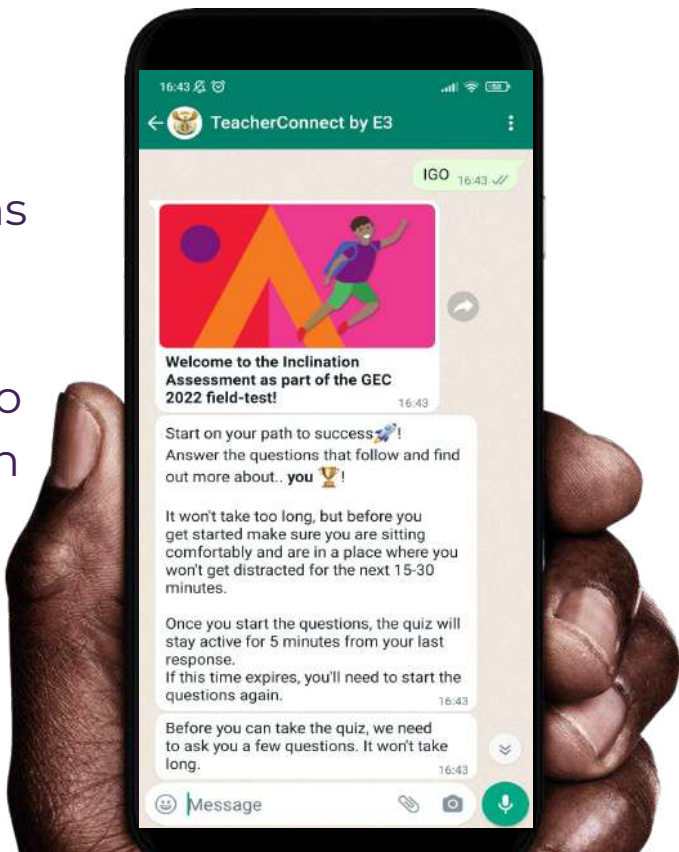

Step 2

Register!

Follow the prompts and answer the easy questions that will help us learn a little more about you.

You will also be asked which language you'd like to take the assessment in. (Please note that although the questions will be asked in your language of choice, the response document will be in English).