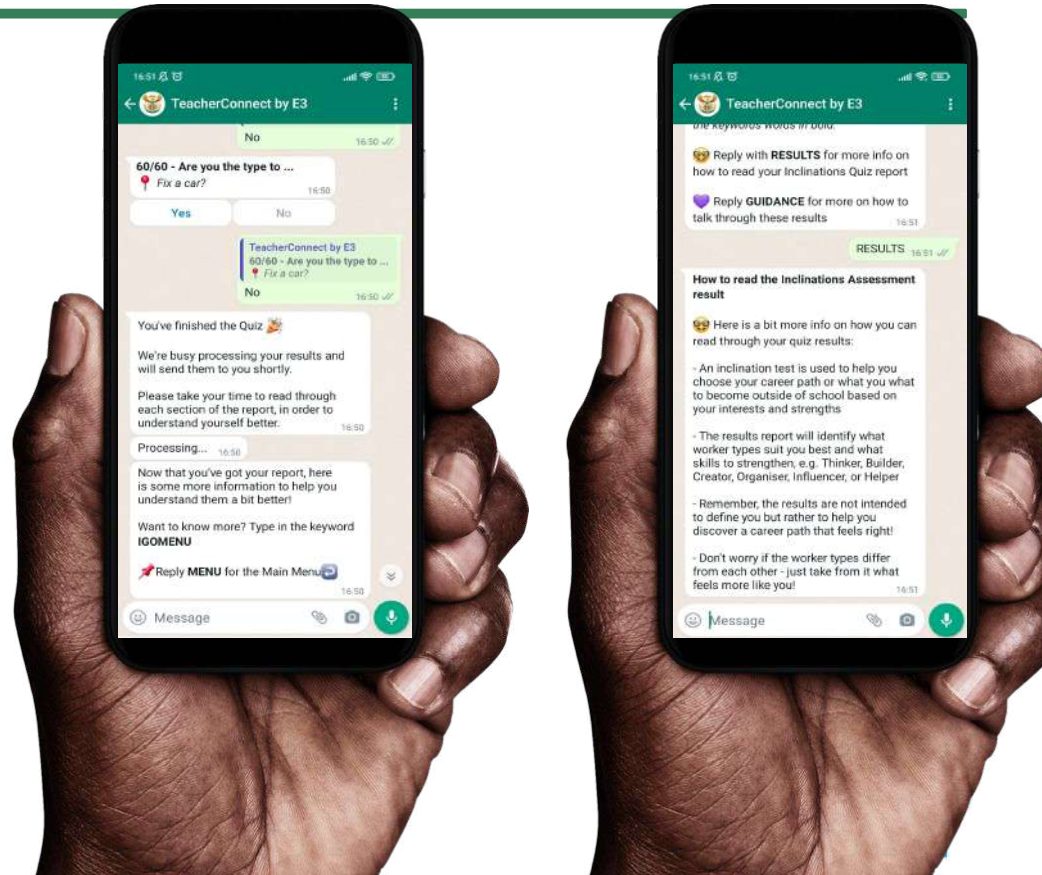

Well done!

Congratulations!

Once you've answered all 60 questions, you'll get a message that has a PDF in it sent straight to your phone. That PDF has your results in them!

You have the option to share the PDF with another number too.

(A copy of it will also be made available to the school).