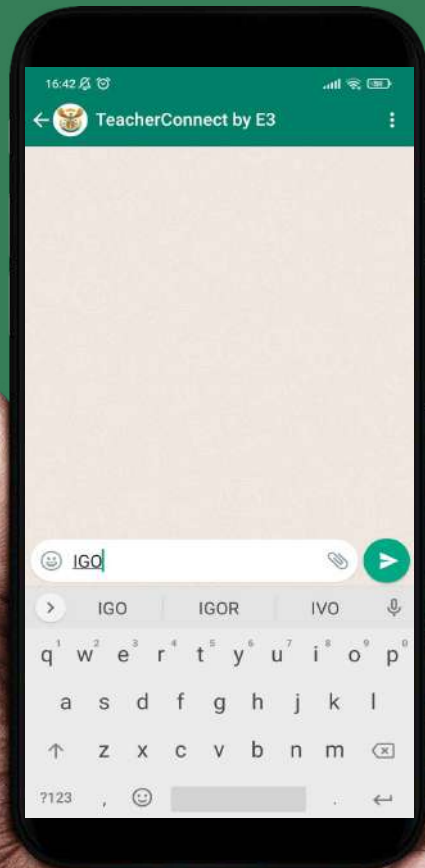

basic education

Department:
Basic Education
REPUBLIC OF SOUTH AFRICA

GENERAL EDUCATION CERTIFICATE

HOW TO DO THE INCLINATION ASSESSMENT

on TEACHERCONNECT*chat*

BE PART OF THE FUTURE!

WhatsApp

IGO

to 060 060 33 33

Welcome to the inclination assessment!

The Inclination Assessment for the GEC 2022 field-test is housed inside the DBE-E³'s WhatsApp bot, *TeacherConnectchat*.

This document is your simple 1, 2, 3 steps to use the Inclination Assessment.