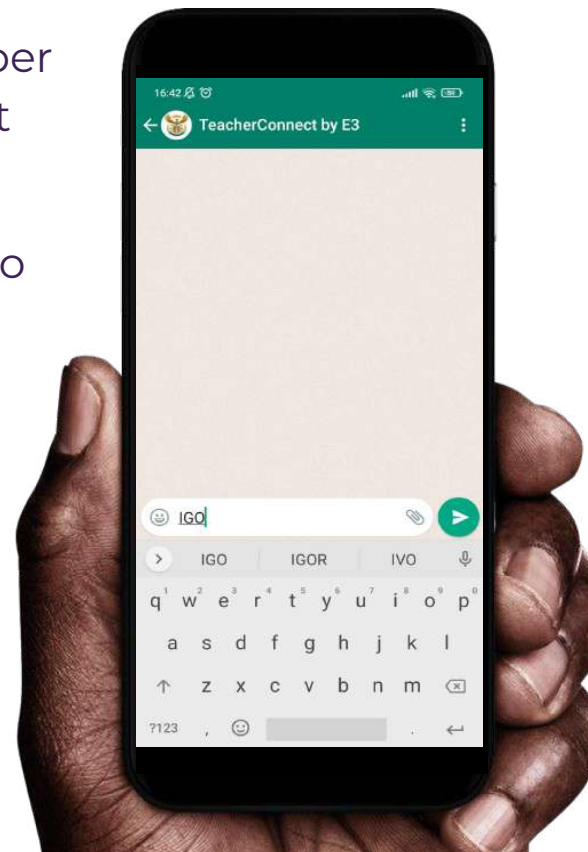

basic education

Department:
Basic Education
REPUBLIC OF SOUTH AFRICA

GENERAL EDUCATION CERTIFICATE

HOW TO DO THE INCLINATION ASSESSMENT

on TEACHERCONNECT*chat*

BE PART OF THE FUTURE!

WhatsApp

IGO

to 060 060 33 33

Welcome to the inclination assessment!

The Inclination Assessment for the GEC 2022 field-test is housed inside the DBE-E³'s WhatsApp bot, *TeacherConnectchat*.

This document is your simple 1, 2, 3 steps to use the Inclination Assessment.

Step 1

Join **TeacherConnectchat**, by saving this telephone number on your phone **060 060 33 33** with the name of the contact **TeacherConnectchat**.

Then open up WhatsApp and send a WhatsApp message to **TeacherConnectchat** contact with the word **IGO**.

If you have a **QR code reader**, you can also open up the QR code reader and snap this code. The code will open up WhatsApp for you with the keyword already loaded. You will just need to press 'Enter' to start.