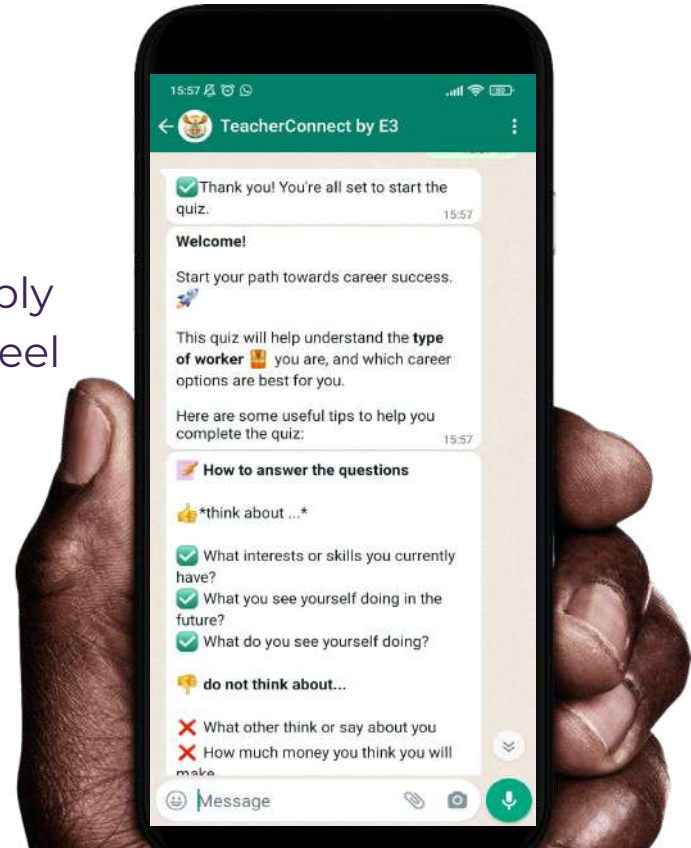

Step 3

Now it's time to take the assessment.
It's simple, easy to use and should take you no more than 30 minutes.

Just read the question that is in the message and reply with either an **YES** or a **NO** depending on what you feel is closest to you.

There is no right or wrong answer.

Just answer what you feel is most like who you are.
This is about you and what you like, so answer what feels right **for you**.